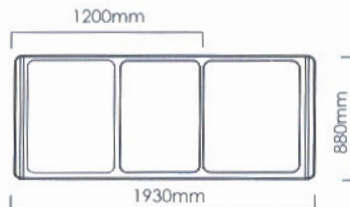

Fixed Height Delivery Bed

DB 1200

Delivery Bed

- + Steel framework with scratch and chip resistant epoxy powder coating
- + Mobile on 4 x 125mm dia. swivel castors with 2 brakes diagonally fitted
- + Removable siderails
- + Stainless steel I.V pole
- + Ratchet adjustable backrest
- + Stainless steel bowl
- + Removable foot step
- + Gas spring tilting
- + Hand grip
- + 2 lithotomy stirrups & straps
- + Mattress with PVC cover
- + Removable head board

Backrest
0° - 65°

180 kg
UDL

Trendelenburg : 0° - 12°
Rev. Trendelenburg : 0° - 12°

DB 1120

Delivery Bed

- + Steel framework with scratch and chip resistant epoxy powder coating
- + Mobile on 4 x 125mm dia. swivel castors with 2 brakes diagonally fitted
- + Removable siderails
- + Stainless steel I.V pole
- + Ratchet adjustable backrest
- + Stainless steel bowl
- + Removable head board
- + Tilting by crank
- + 2 lithotomy stirrups
- + Mattress with PVC cover
- + Removable foot step

Backrest
0° - 65°

180 kg
UDL